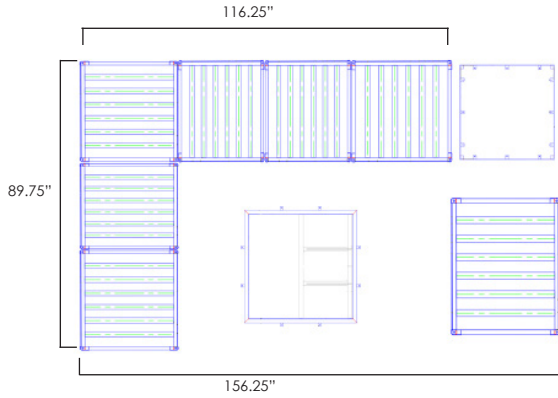

CREIGHTON

Modular Configurations

- (1) Right Sectional (55145-R)
- (3) Center Sectional (55145-C)
- (1) Corner Sectional (55145-CR)
- (1) 42" Sq. Occasional Height Creighton Fire Pit (51-187CR)
- (1) Left Sectional (55145-L)
- (1) Lounge Chair (55145-CC)
- (1) Side Table (55-LT30SQ)

- (1) Right Sectional (55145-R)
- (8) Center Sectional (55145-C)
- (2) 42" Sq. Occasional Height Creighton Fire Pit (51-187CR)
- (2) Side Table (55-LT30SQ)
- (1) Left Sectional (55145-L)
- (2) Corner Sectional (55145-CR)

- (2) Right Sectional (55145-R)
- (6) Center Sectional (55145-C)
- (1) 42" Sq. Occasional Height Creighton Fire Pit (51-187CR)
- (2) Side Table (55-LT30SQ)
- (2) Left Sectional (55145-L)
- (2) Corner Sectional (55145-CR)

- (1) Right Sectional (55145-R)
- (5) Center Sectional (55145-C)
- (1) 42" Sq. Occasional Height Creighton Fire Pit (51-187CR)
- (2) Side Table (55-LT30SQ)
- (1) Left Sectional (55145-L)
- (2) Corner Sectional (55145-CR)