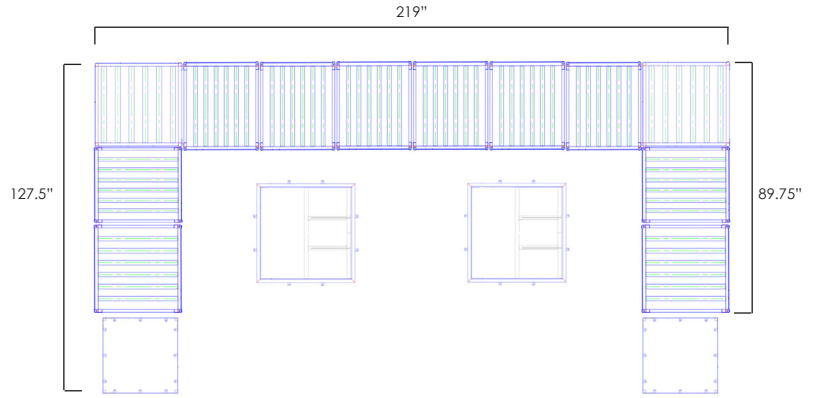

CREIGHTON

Modular Configurations

- (1) Right Sectional (55145-R)
- (3) Center Sectional (55145-C)
- (1) Corner Sectional (55145-CR)
- (1) 42" Sq. Occasional Height Creighton Fire Pit (51-187CR)
- (1) Left Sectional (55145-L)
- (1) Lounge Chair (55145-CC)
- (1) Side Table (55-LT30SQ)

- (1) Right Sectional (55145-R)
- (8) Center Sectional (55145-C)
- (2) 42" Sq. Occasional Height Creighton Fire Pit (51-187CR)
- (2) Side Table (55-LT30SQ)
- (1) Left Sectional (55145-L)
- (2) Corner Sectional (55145-CR)

- (2) Right Sectional (55145-R)
- (6) Center Sectional (55145-C)
- (1) 42" Sq. Occasional Height Creighton Fire Pit (51-187CR)
- (2) Side Table (55-LT30SQ)
- (2) Left Sectional (55145-L)
- (2) Corner Sectional (55145-CR)

- (1) Right Sectional (55145-R)
- (5) Center Sectional (55145-C)
- (1) 42" Sq. Occasional Height Creighton Fire Pit (51-187CR)
- (2) Side Table (55-LT30SQ)
- (1) Left Sectional (55145-L)
- (2) Corner Sectional (55145-CR)