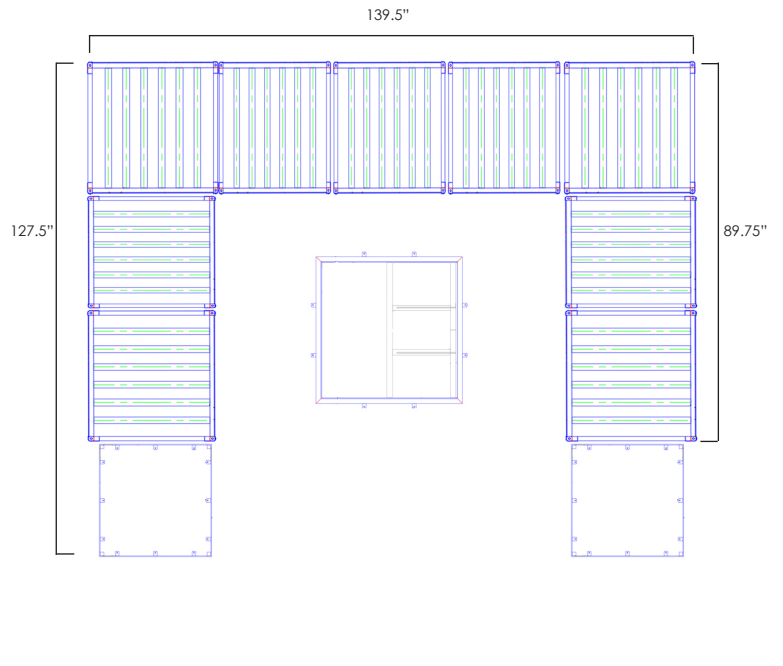

CREIGHTON

Modular Configurations

- (1) Right Sectional (55145-R)
- (3) Center Sectional (55145-C)
- (1) Corner Sectional (55145-CR)
- (1) 42" Sq. Occasional Height Creighton Fire Pit (51-187CR)
- (1) Left Sectional (55145-L)
- (1) Lounge Chair (55145-CC)
- (1) Side Table (55-LT30SQ)

- (1) Right Sectional (55145-R)
- (8) Center Sectional (55145-C)
- (2) 42" Sq. Occasional Height Creighton Fire Pit (51-187CR)
- (2) Side Table (55-LT30SQ)
- (1) Left Sectional (55145-L)
- (2) Corner Sectional (55145-CR)

- (2) Right Sectional (55145-R)
- (6) Center Sectional (55145-C)
- (1) 42" Sq. Occasional Height Creighton Fire Pit (51-187CR)
- (2) Side Table (55-LT30SQ)
- (2) Left Sectional (55145-L)
- (2) Corner Sectional (55145-CR)

- (1) Right Sectional (55145-R)
- (5) Center Sectional (55145-C)
- (1) 42" Sq. Occasional Height Creighton Fire Pit (51-187CR)
- (2) Side Table (55-LT30SQ)
- (1) Left Sectional (55145-L)
- (2) Corner Sectional (55145-CR)