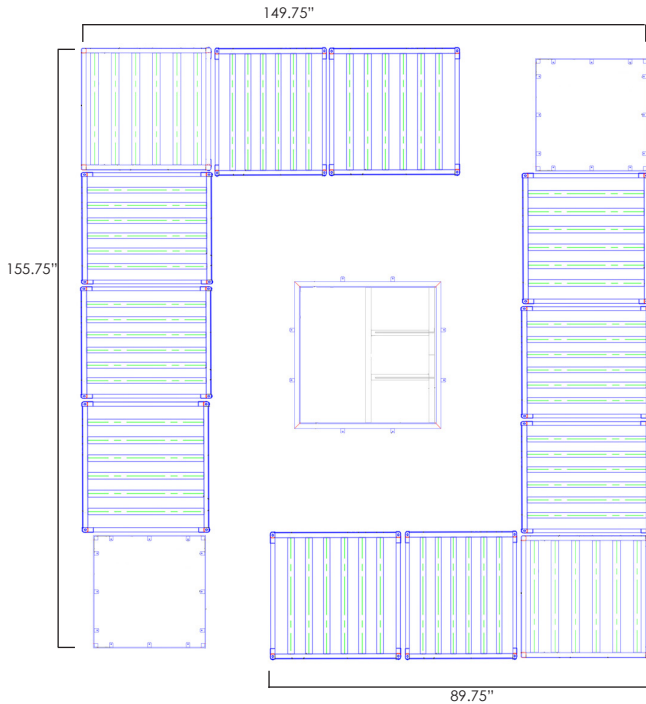

CREIGHTON

Modular Configurations

- (1) Right Sectional (55145-R)
- (3) Center Sectional (55145-C)
- (1) Corner Sectional (55145-CR)
- (1) 42" Sq. Occasional Height Creighton Fire Pit (51-187CR)
- (1) Left Sectional (55145-L)
- (1) Lounge Chair (55145-CC)
- (1) Side Table (55-LT30SQ)

- (1) Right Sectional (55145-R)
- (8) Center Sectional (55145-C)
- (2) 42" Sq. Occasional Height Creighton Fire Pit (51-187CR)
- (2) Side Table (55-LT30SQ)
- (1) Left Sectional (55145-L)
- (2) Corner Sectional (55145-CR)

- (2) Right Sectional (55145-R)
- (6) Center Sectional (55145-C)
- (1) 42" Sq. Occasional Height Creighton Fire Pit (51-187CR)
- (2) Side Table (55-LT30SQ)
- (2) Left Sectional (55145-L)
- (2) Corner Sectional (55145-CR)

- (1) Right Sectional (55145-R)
- (5) Center Sectional (55145-C)
- (1) 42" Sq. Occasional Height Creighton Fire Pit (51-187CR)
- (2) Side Table (55-LT30SQ)
- (1) Left Sectional (55145-L)
- (2) Corner Sectional (55145-CR)