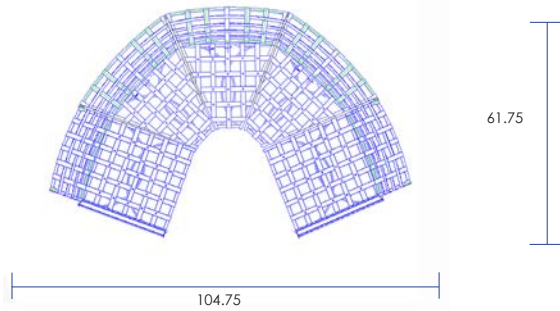

CLASSICO-W

Modular Seating Configurations

956-R/986-CR(x3)/956-L

956-R/986-CR(x2)/956-C/956-L

956-R/956-C(x2)/986-CR(x2)/956-L

956-R/956-C(x3)/986-CR(x2)/956-L

956-R

956-C

986-CR

956-L