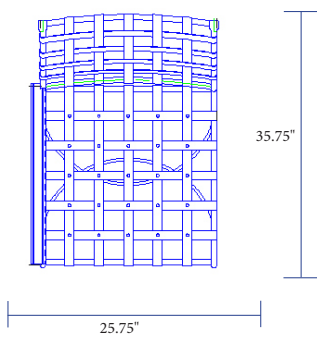

CLASSICO-W

Modular Seating Configurations

956-R/986-CR(x3)/956-L

956-R/986-CR(x2)/956-C/956-L

956-R/956-C(x2)/986-CR(x2)/956-L

956-R/956-C(x3)/986-CR(x2)/956-L

956-R

956-C

986-CR

956-L