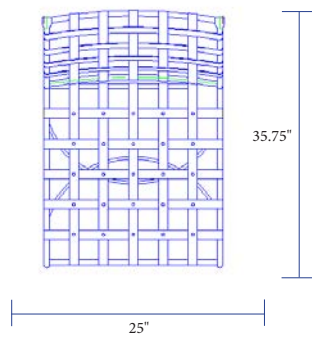

CLASSICO-W

Modular Seating Configurations

956-R/986-CR(x3)/956-L

956-R/986-CR(x2)/956-C/956-L

956-R/956-C(x2)/986-CR(x2)/956-L

956-R/956-C(x3)/986-CR(x2)/956-L

956-R

956-C