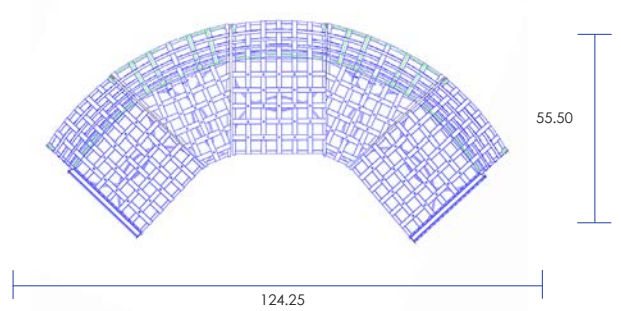

CLASSICO-W

Modular Seating Configurations

956-R/986-CR(x3)/956-L

956-R/986-CR(x2)/956-C/956-L

956-R/956-C(x2)/986-CR(x2)/956-L

956-R/956-C(x3)/986-CR(x2)/956-L

956-R

956-C

986-CR

956-L