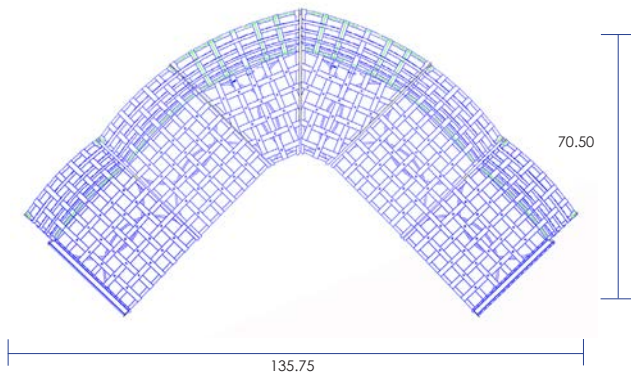

CLASSICO-W

Modular Seating Configurations

956-R/986-CR(x3)/956-L

956-R/986-CR(x2)/956-C/956-L

956-R/956-C(x2)/986-CR(x2)/956-L

956-R/956-C(x3)/986-CR(x2)/956-L

956-R

956-C

986-CR

956-L