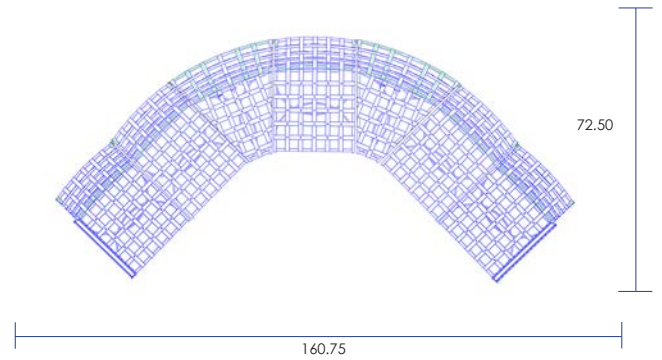

CLASSICO-W

Modular Seating Configurations

956-R/986-CR(x3)/956-L

956-R/986-CR(x2)/956-C/956-L

956-R/956-C(x2)/986-CR(x2)/956-L

956-R/956-C(x3)/986-CR(x2)/956-L

956-R

956-C

986-CR

956-L