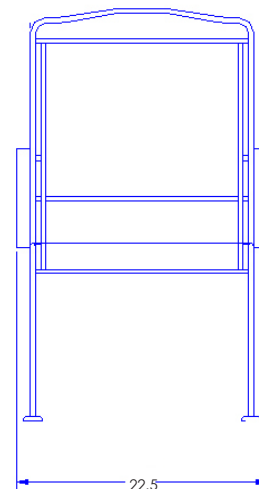

VT25: Velvet White

VT05: Velvet Bonze

22.5