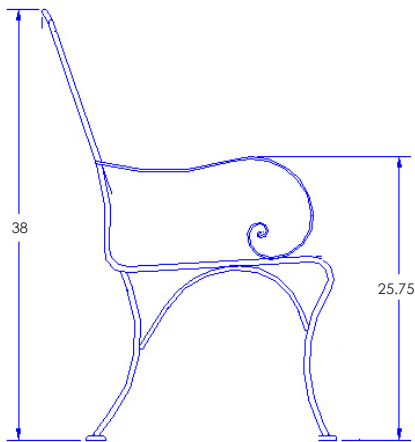

AVALON

Dining Arm Chair

Item Number: #4374-A
Cushion: #74 (optional)
Material: Wrought Iron
Dimensions: W22.5" D25.5" H38"
Seat Cushion: W19" D20" H2"
Back Cushion: W19" D2" H20"
Arm Height: 25.75"
Seat Height: 18.75"
Weight: 31 lbs.
Warranty: Limited 20 Year Structural (frame)
(Retail) Limited 5 Year Finish
Limited 5 Year Cushion
Limited 2 year Component Parts

Features: -Hand Forged Wrought Iron
-1/2" Solid Bar Frame
-Galvanized Steel Edging
-Camel Back Design
-Lumbar Back Support
-Hand Forged Scrolls
-DuPont Delrin Glides (COM0101A)

COM Yardage: 2 yards
**Based on 54" wide plain fabric w/ no repeat railroad, or centering. Contact sales@owlee.com for custom fabric quote.*

SP22: Sable

PG10: Terra Antigua

VT15: Velvet Pewter

VT35: Velvet Black

VT25: Velvet White

VT05: Velvet Bonze

25.5

22.5