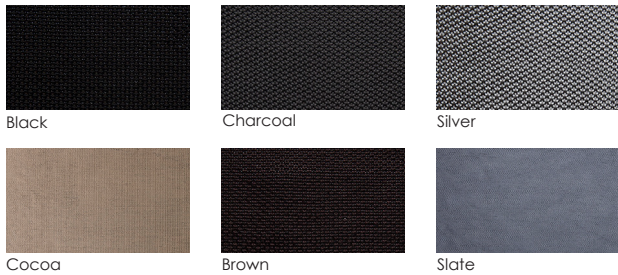

# PASADERA

Flex Comfort™ Chaise Lounge with Wheels

Item Number: #86188-CHW  
 Material: Steel  
 Dimensions: W32.25" D70" H39"  
 Seat Height: 15"  
 Arm Height: 22"  
 Weight: 76 lbs.  
 Warranty: Limited 20 Year Structural (frame)  
 Limited 5 Year Finish  
 Limited 2 Year Cushion  
 Limited 2 year Component Parts

Features:  
 -.5"x1.5" Steel Tube Frame  
 -Six Flex Comfort™ Color Options  
 -Super-Polyester Powder Coating  
 -UV Resistant  
 -Protective Glides (COM1300)

Flex Comfort™:

Finishes: