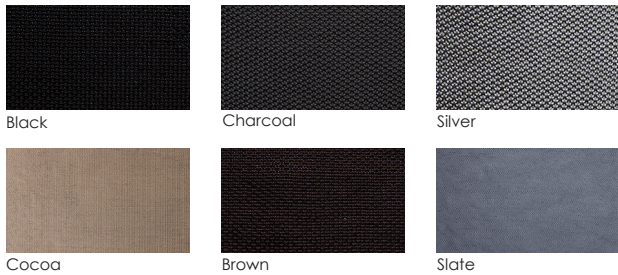

PASADERA

Flex Comfort™ Chaise Lounge with Wheels

Item Number: #86188-CHW
 Material: Steel
 Dimensions: W32.25" D70" H39"
 Seat Height: 15"
 Arm Height: 22"
 Weight: 76 lbs.
 Warranty: Limited 5 Year Structural (frame)
 (Commercial) Limited 3 Year Finish
 Limited 1 Year Cushion
 Limited 1 year Component Parts

Features:
 -.5"x1.5" Steel Tube Frame
 -Six Flex Comfort™ Color Options
 -Super-Polyester Powder Coating
 -UV Resistant
 -Protective Glides (COM1300)

Flex Comfort™:

Finishes: