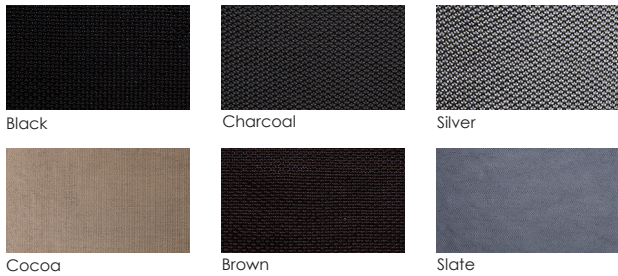

PASADERA

Flex Comfort™ Swivel Counter Stool with Arms

Item Number: #86154-SCS
Material: Steel
Dimensions: W24.25" D26.75" H49.25"
Arm Height: 34.75"
Seat Height: 26"
Weight: TBD
Warranty: Limited 20 Year Structural (frame)
(Retail) Limited 5 Year Finish
Limited 2 Year Cushion
Limited 2 year Component Parts

Features: -.5"x1.5" Steel Tube Frame
-Six Flex Comfort™ Color Options
-Super-Polyester Powder Coating
-UV Resistant
-Protective Glides (COM1300)

Flex Comfort™:

Finishes: