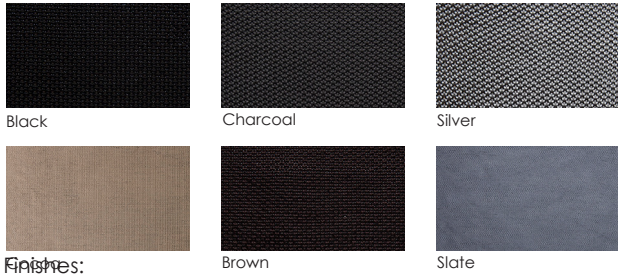

# PASADERA

Flex Comfort™ Swivel Bar Stool with Arms

Item Number: #86154-SBS  
 Material: Steel  
 Dimensions: W24.25" D26.75" H53.25"  
 Arm Height: 38.75"  
 Seat Height: 30"  
 Weight: TBD  
 Warranty: Limited 20 Year Structural (frame)  
 Limited 5 Year Finish  
 Limited 2 Year Cushion  
 Limited 2 year Component Parts  
 Features: -.5"x1.5" Steel Tube Frame  
 -Six Flex Comfort™ Color Options  
 -Super-Polyester Powder Coating  
 -UV Resistant  
 -Protective Glides (COM1300)

Flex Comfort™:

Finishes: