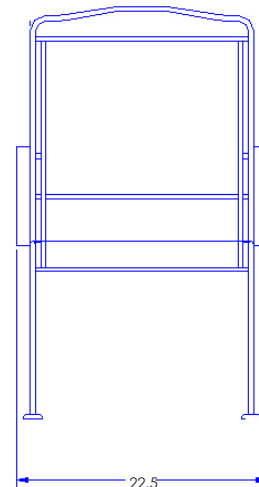

VT25: Velvet White

VT05: Velvet Bonze

22.5