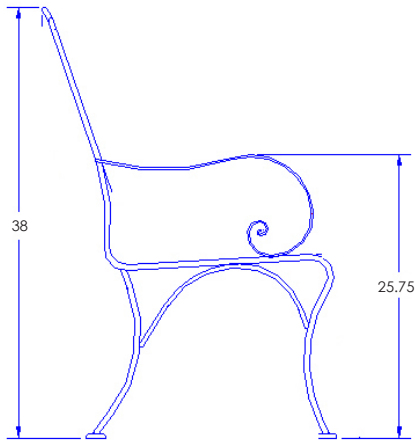

AVALON

Dining Arm Chair

Item Number: #4374-A
 Cushion: #74 (optional)
 Material: Wrought Iron
 Dimensions: W22.5" D25.5" H38"
 Seat Cushion: W19" D20" H2"
 Back Cushion: W19" D2" H20"
 Arm Height: 25.75"
 Seat Height: 18.75"
 Weight: 31 lbs.
 Warranty: Limited 20 Year Structural (frame)
 (Retail) Limited 5 Year Finish
 Limited 2 Year Cushion
 Limited 2 year Component Parts

Features: -Hand Forged Wrought Iron
 -1/2" Solid Bar Frame
 -Galvanized Steel Edging
 -Camel Back Design
 -Lumbar Back Support
 -Hand Forged Scrolls
 -DuPont Delrin Glides (COM0101A)

COM Yardage: 2 yards
**Based on 54" wide plain fabric w/ no repeat railroad, or centering. Contact sales@owlee.com for custom fabric quote.*

SP22: Sable

PG10: Terra Antigua

VT15: Velvet Pewter

VT35: Velvet Black

VT25: Velvet White

VT05: Velvet Bonze

25.5

22.5